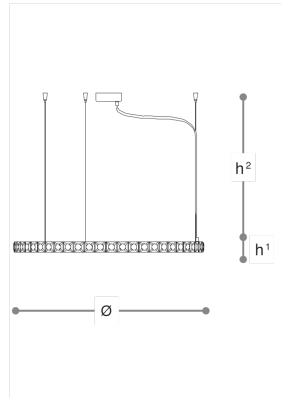

2391/90

Aura

ITALAMP STUDIO

Incanto

Pendant in metal with satin bronze, satin gold or satin silver finish. Glass diffusers in amber or transparent krek finish. Available in different dimensions.

WORLDWIDE

Dimensions	Light Source	Kg	Dimming	Dimming on request
Ø 90 - h¹ 5 - h² 10-100	51w - 6100 lumen - CRI>80 - 3000K 2700K color temperature on request	5.5	Not included	1-10V - DALI - CASAMBI - PUSH

NORTH AMERICA

Dimensions	Light Source	Lb	Dimming	Dimming on request
Ø 35 - h¹ 2 - h² 4-39	51w - 6100 lumen - CRI>80 - 3000K 2700K color temperature on request	12		

CODE	Structure METAL	Diffuser GLASS
02391900 001	OS Satin gold	KREK AMBER
02391900 002	BS Satin bronze	KREK AMBER
02391900 003	AS Satin Silver	TRANSPARENT KREK

Note

Technical drawing, dimensions and light sources refer to the main photo variant. Dimming on request could lead to an increase in the size of the canopy. For available color variants, consult the technical data sheet.